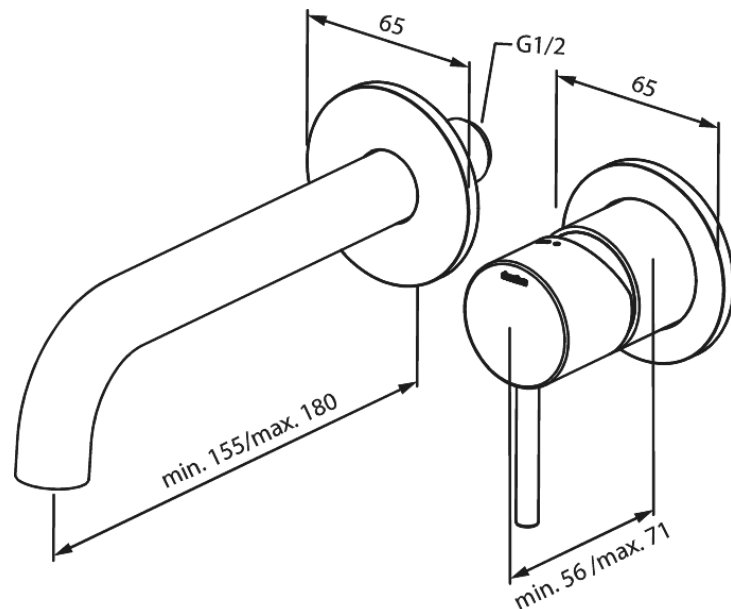

Product features

FM Mattsson Denmark ApS
Hvidkærvej 48, 5250 Odense SV, DK-56416218

+45 88 33 00 34 damixa-international@fmmattsongroup.com

Mere information på damixa.com

damixa